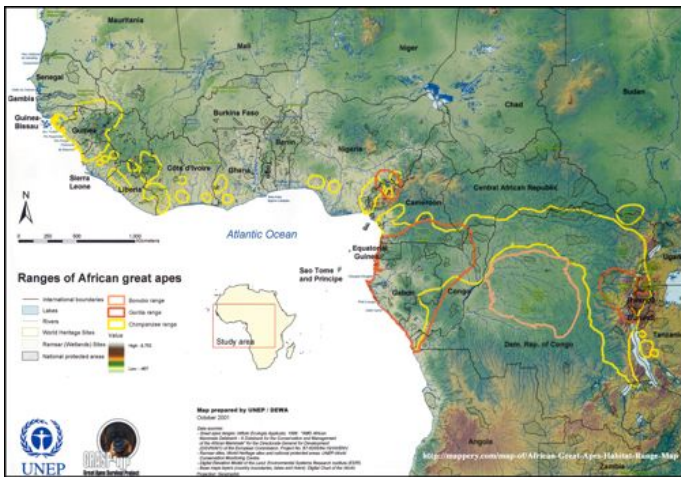

# ANTH 42

Lect 18: African apes

## Quiz clock

Minutes remaining: **ONE**

30 sec ...

5 4 3 2

**Digit**

RIP

Encounter rate, ape nest groups as function of distance to major city

Both gorillas and chimpanzees