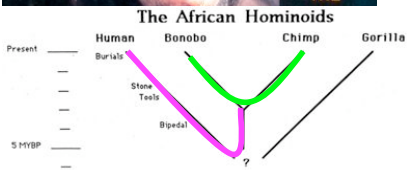

Some think bonobos smarter, more like us... maybe. But NOT more closely related!